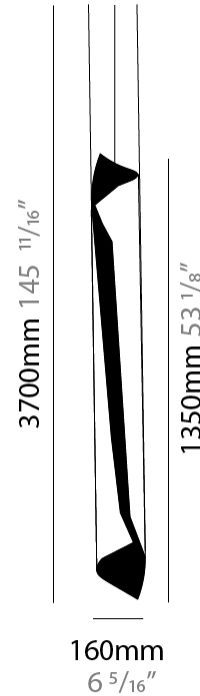

HUE SUSPENSION

D131107- _____

base number

1. To build a product code in our configurator select the specify button on the base model # product page
2. To build a manual product code on this datasheet choose from the options listed below in blue font and add the suffix to the base model #

GENERAL

Series: HUE
Brand: Knikerboker
Division: Design
Mounting Type: Suspension
Mounting Location: Ceiling
Subcategory: Pendant

PHYSICAL

Shape: Abstract
Diameter (mm): 160
Diameter (in): 6 ⁵/₁₆
Height (mm): 1350
Height (in): 53 ¹/₈
Max. Overall Height (mm): 3700
Max. Overall Height (in): 145 ¹¹/₁₆
Light Distribution: Direct / Indirect
Fixture Finish: EWH / EBK / MAN / COF / PRD / SLF / GLF / CLF / BRL / EWS / EWG / EWC / EWR / EBS / EBG / EBC / EBC / EBB / MAS / MAD / MAC / MAB / COS / CGO / CCL / CBL / PRS / PRG / PRC / PRB
Fixture Material: Metal
Cable Details: 2 Silicone Cable 2000mm / 78 3/4"

ELECTRICAL

Number of Lamps: 4
Lamp Type: LED Retrofit
Bulb Included: Bulb Not Included
Max. Wattage Per Lamp (W): 4.5
Lamp Base: E26
Input Voltage (V): 120
Upon Request: 277Vac / GU10

LED

OPTICAL

RATINGS AND CERTIFICATIONS

Certified By: Certified for North American Standards
IP rating: IP20

PROJECT	_____
TYPE	_____
SPECIFIER	_____
QUANTITY	_____
DATE	_____